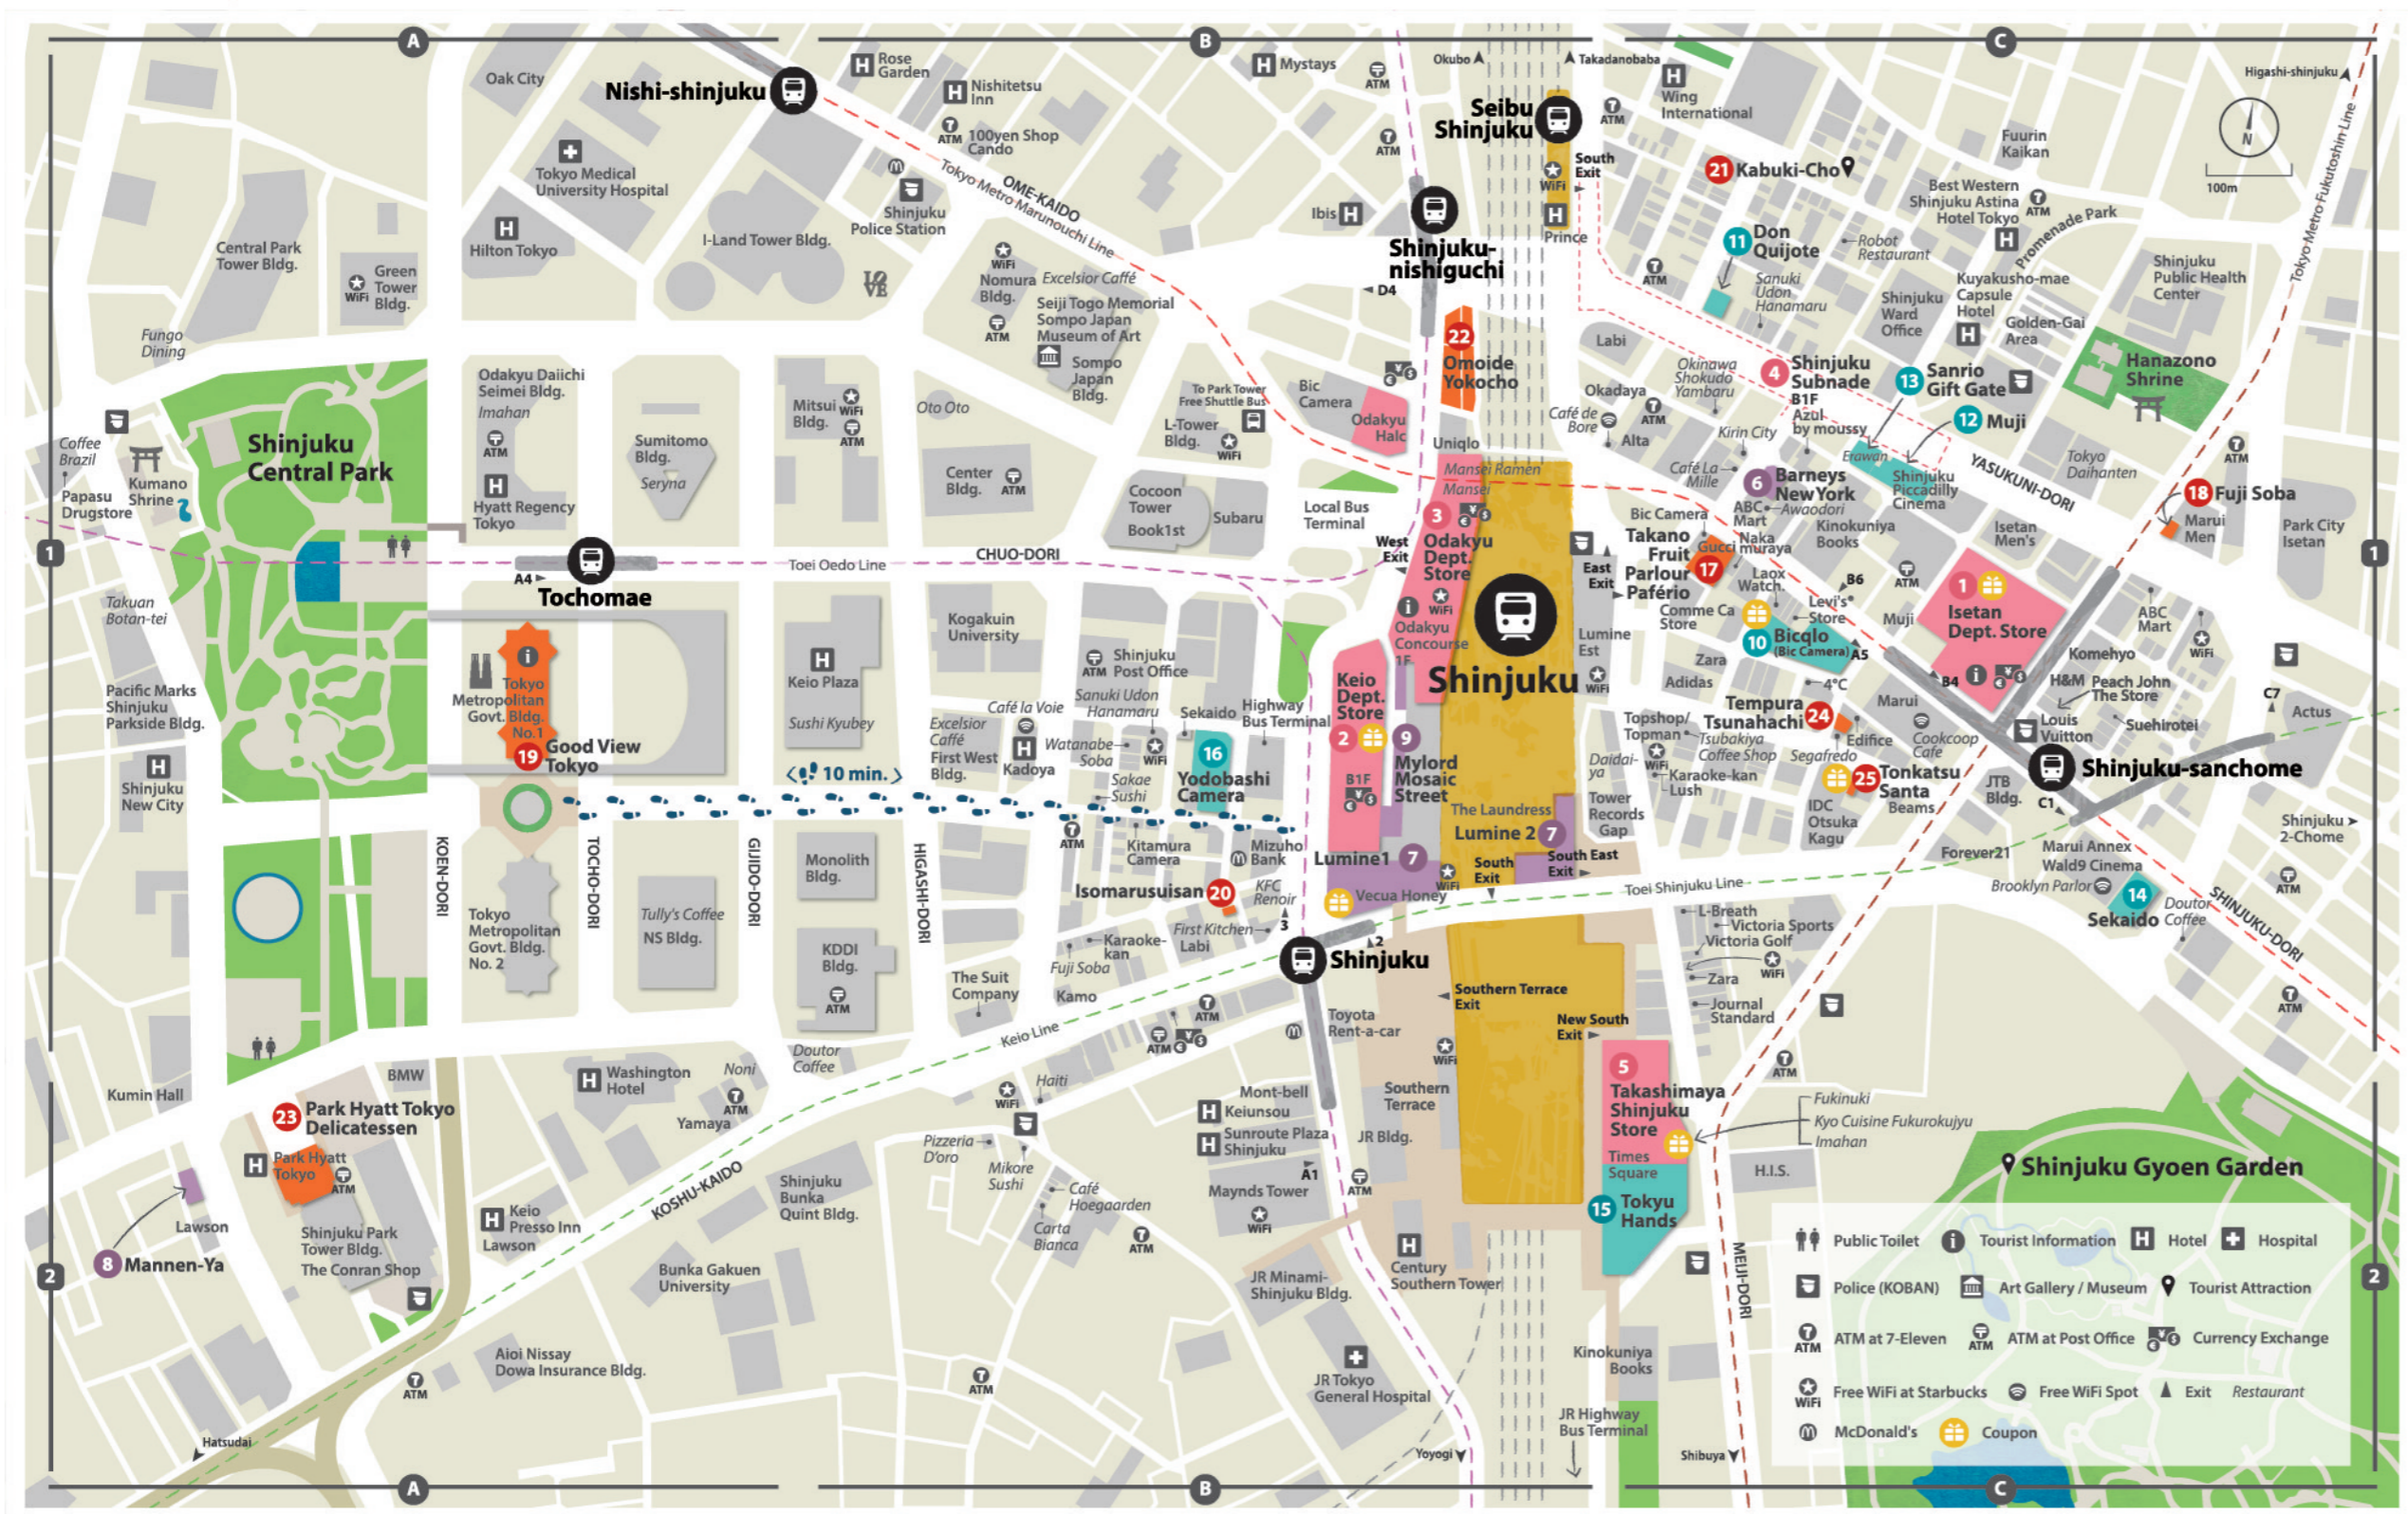

Area Map Shinjuku

TOKYO Official Shopping Map SHINJUKU

English 新宿

Welcome to the best shopping spots in the area!
 Coupon: Valid until 31 March 2016

KEISEI SKYLINER

NARITA AIRPORT ⇄ DOWNTOWN TOKYO

Take Skyliner!

Fast and Easy access

Experience high-speed and convenient service to Tokyo and its many tourist destinations on the Skyliner.

Station	Travel Time (min)
Nippori	36
Ikebukuro	48
Shinjuku	56
Shibuya	63
Shinagawa	58
Ueno	41
Akihabara	43
Tokyo	47

Times indicate the shortest travel time between each station and Narita Airport Terminal 2 Station. Times do not include transfer time.

SUNROUTE HOTEL CHAIN

SUNROUTE Tokyo area map

The Sunroute Hotel chain is expanding, now with 77 locations in and outside Japan. Each property is centrally located and reasonably priced. We guarantee a pleasant stay.

6% OFF

TAX FREE 8% OFF + SPECIAL COUPON

Access Map

- Keisei Skyliner
- JR Narita Express
- JR Yamanote Line
- Keiyo Line
- Metro Ginza Line
- Metro Chiyoda Line
- Toei Oedo Line
- Yurikamome
- Keisei Line